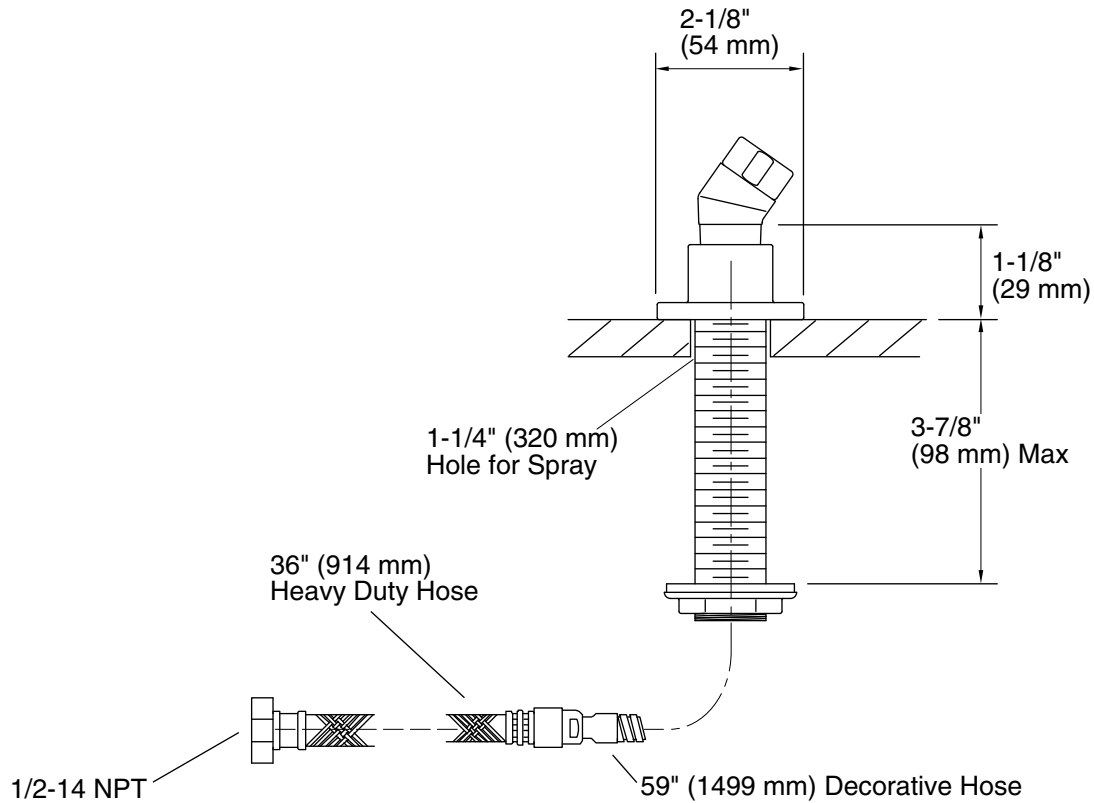

Features

- Includes Polished Chrome handshower hose
- For use with a handshower (sold separately)
- Coordinates with Purist™ and Stillness™ faucets and accessories

Material

- Brass
- KOHLER finishes resist corrosion and tarnishing

Installation

- Deck- or bath-mount

Codes/Standards

ASME A112.18.1/CSA B125.1

KOHLER® Faucet Lifetime Limited Warranty

See website for detailed warranty information.

Available Colors/Finishes

Color tiles intended for reference only.

Technical Information

All product dimensions are nominal.

Notes

Install this product according to the installation guide.